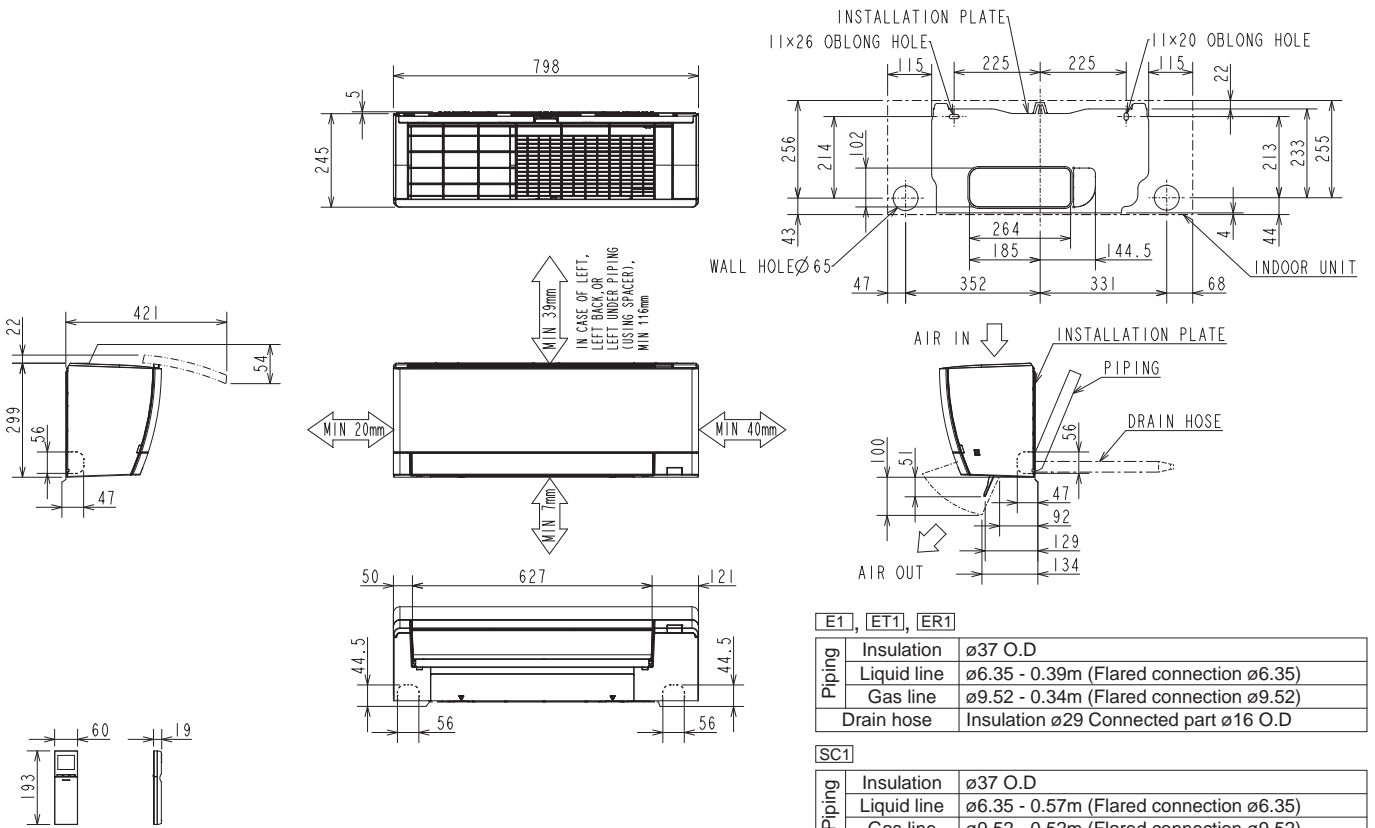

5

OUTLINES AND DIMENSIONS

MSZ-AY25VG MSZ-AY35VG MSZ-AY42VG MSZ-AY50VG
 MSZ-AY25VGK MSZ-AY35VGK MSZ-AY42VGK MSZ-AY50VGK
 MSZ-AY25VGKP MSZ-AY35VGKP MSZ-AY42VGKP MSZ-AY50VGKP

Unit: mm

[E1], [ET1], [ER1]

Piping	Insulation	\varnothing 37 O.D
	Liquid line	\varnothing 6.35 - 0.39m (Flared connection \varnothing 6.35)
	Gas line	\varnothing 9.52 - 0.34m (Flared connection \varnothing 9.52)
Drain hose	Insulation \varnothing 29 Connected part \varnothing 16 O.D	

[SC1]

Piping	Insulation	\varnothing 37 O.D
	Liquid line	\varnothing 6.35 - 0.57m (Flared connection \varnothing 6.35)
	Gas line	\varnothing 9.52 - 0.52m (Flared connection \varnothing 9.52)
Drain hose	Insulation \varnothing 29 Connected part \varnothing 16 O.D	