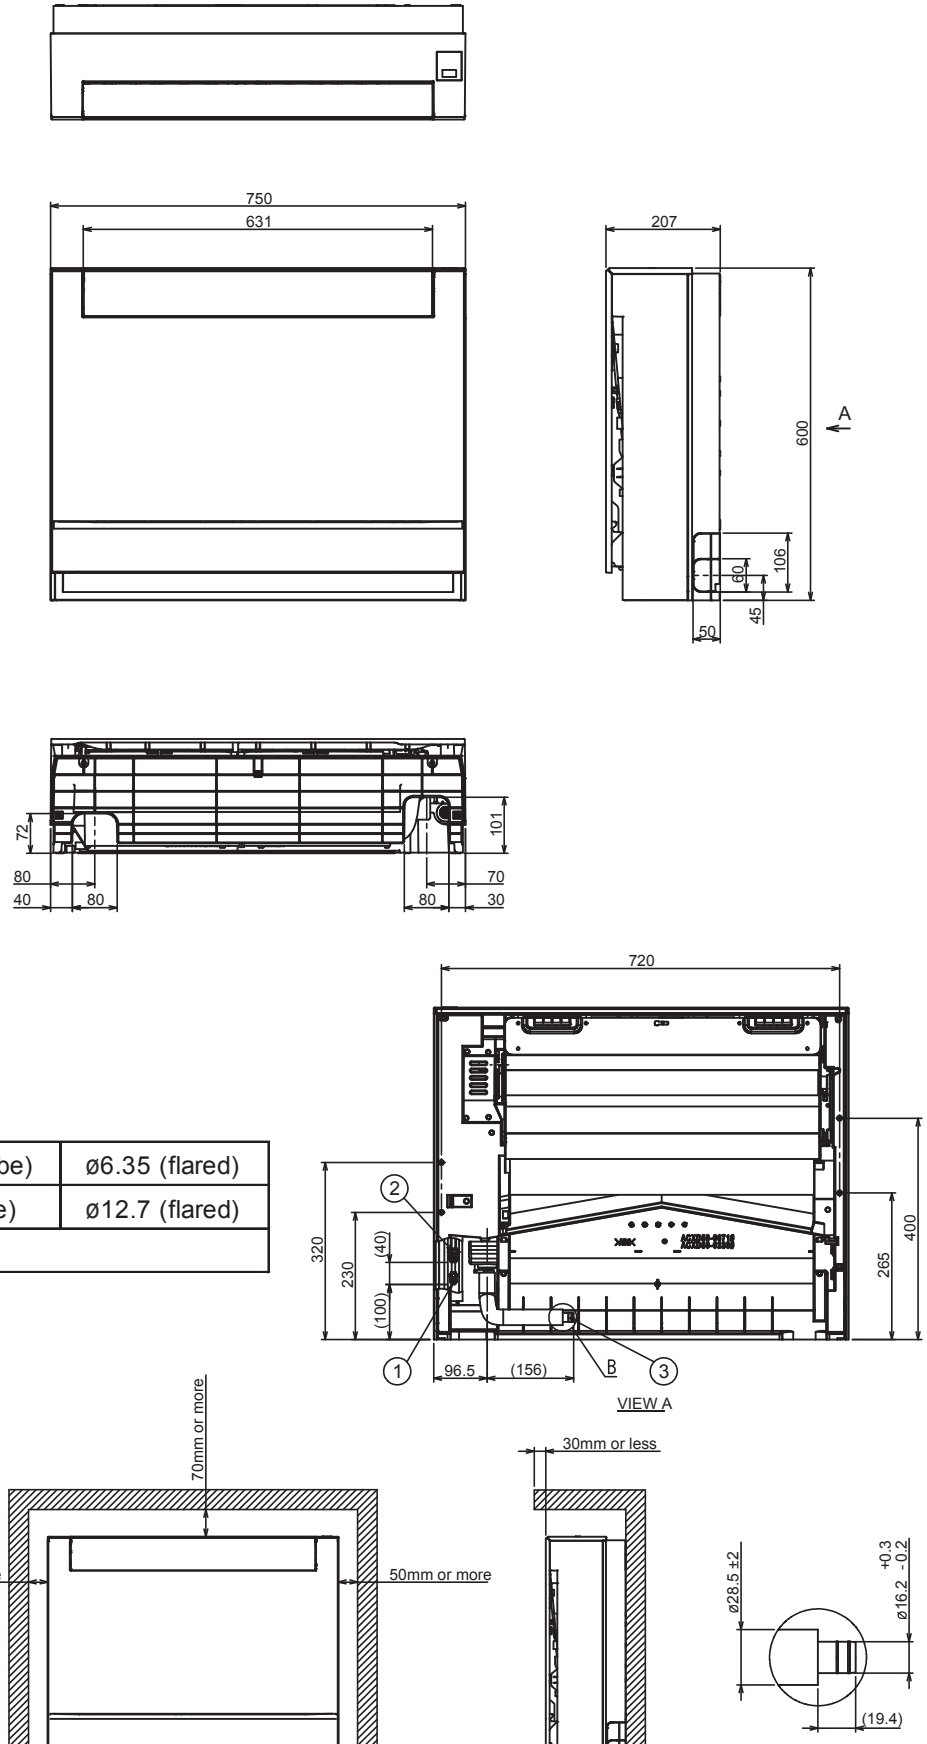

8. Floor Console (Type G1)

8-3. Dimensional Data

Indoor unit Small type: S-22MG1E5N, S-28MG1E5N, S-36MG15N, S-45MG1E5N, S-56MG1E5N
 S-22MG1E5A, S-28MG1E5A, S-36MG15A, S-45MG1E5A, S-56MG1E5A

①	Refrigerant tubing (liquid tube)	$\phi 6.35$ (flared)
②	Refrigerant tubing (gas tube)	$\phi 12.7$ (flared)
③	Drain hose	