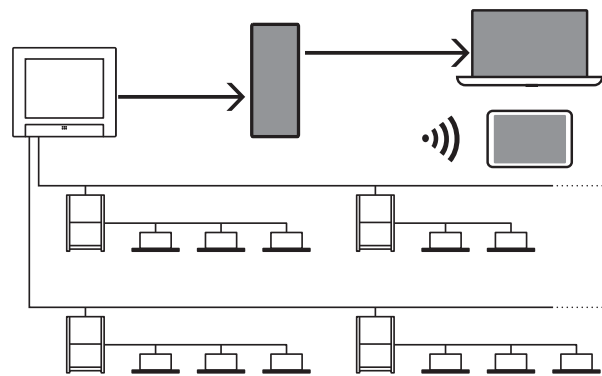

- 1) The maximum number of connectable units is shown below:
  - When using only this unit: 128 indoor units and 60 outdoor units
  - When connecting a communication adaptor: 256 indoor units and 120 outdoor units
- 2) The number of indoor units includes the interface adaptor.

### Operation And Status.

You can check to operational status (ON/OFF, operating mode, alarms, etc.) of all indoor units and outdoor units in real time.  
 You can also select indoor units to change their settings.

### Distributing Air Conditioner Energy

You can view cumulative operating times for indoor units, engine operating times for outdoor units, and operation cycles in a list (cumulative values). Using these data, you can calculate the distribution ratio of electricity or gas consumed for air conditioning and volumes used (kWh, m<sup>3</sup>) per indoor unit or in an area, then show these calculations in a list.

### Remote Control

The LAN terminal on this unit enables you connect it to a network. Connecting to Internet will enable you to operate the unit and check the status using a PC from a remote location.