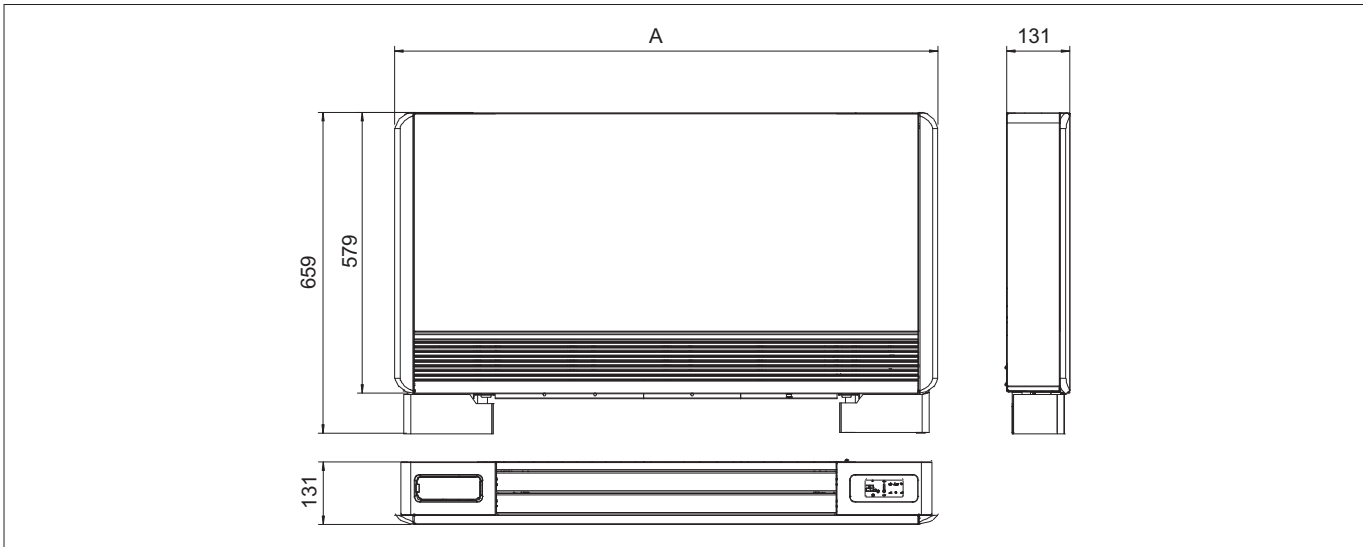

OVERALL DIMENSIONS

I

i-LIFE2 SLIM DLMV, DLMO, DLRV fan coils with casing

Dimensions		080	170	270	320	370
A	mm	720	920	1120	1320	1520

i-LIFE2 SLIM DLIU built-in fan coil

Dimensions		080	170	270	320	370
A	mm	525	725	925	1125	1325

PACKAGING

I A

The units are delivered in standard packaging comprising a cardboard box on pallets; the accessories are supplied separately, unassembled, or already fitted on the unit (upon request).

Inside the unit is an envelope containing the user, installation and maintenance manual. An identification label is affixed to each individual unit, describing: