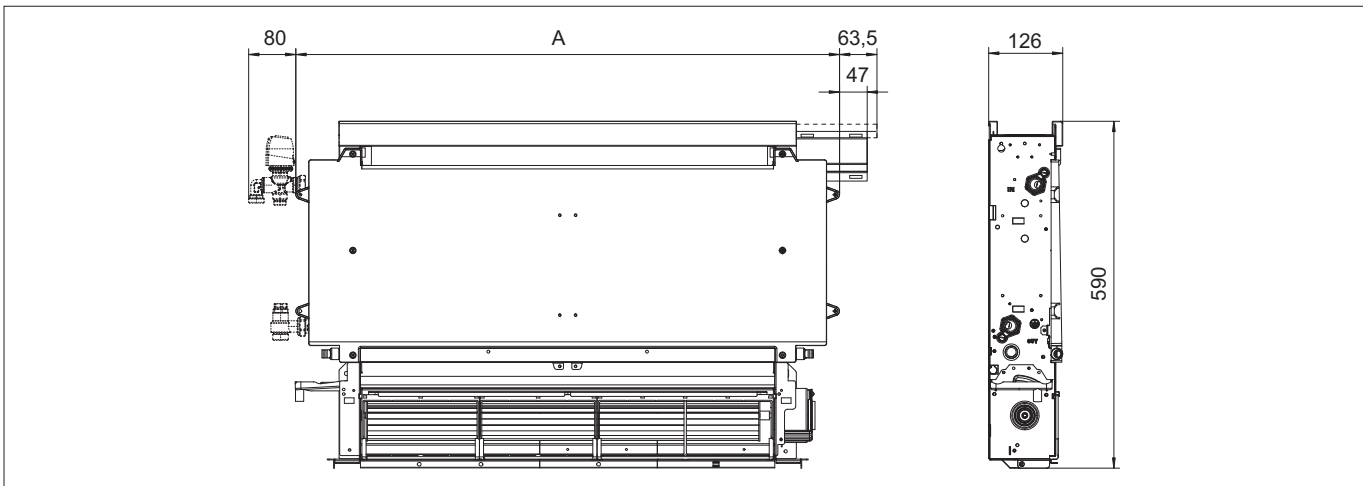

OVERALL DIMENSIONS

I

i-LIFE2 SLIM DLMV, DLMO, DLRV fan coils with casing

Dimensions		080	170	270	320	370
A	mm	720	920	1120	1320	1520

i-LIFE2 SLIM DLIU built-in fan coil

Dimensions		080	170	270	320	370
A	mm	525	725	925	1125	1325

PACKAGING

I A

The units are delivered in standard packaging comprising a cardboard box on pallets; the accessories are supplied separately, unassembled, or already fitted on the unit (upon request).

Inside the unit is an envelope containing the user, installation and maintenance manual. An identification label is affixed to each individual unit, describing: