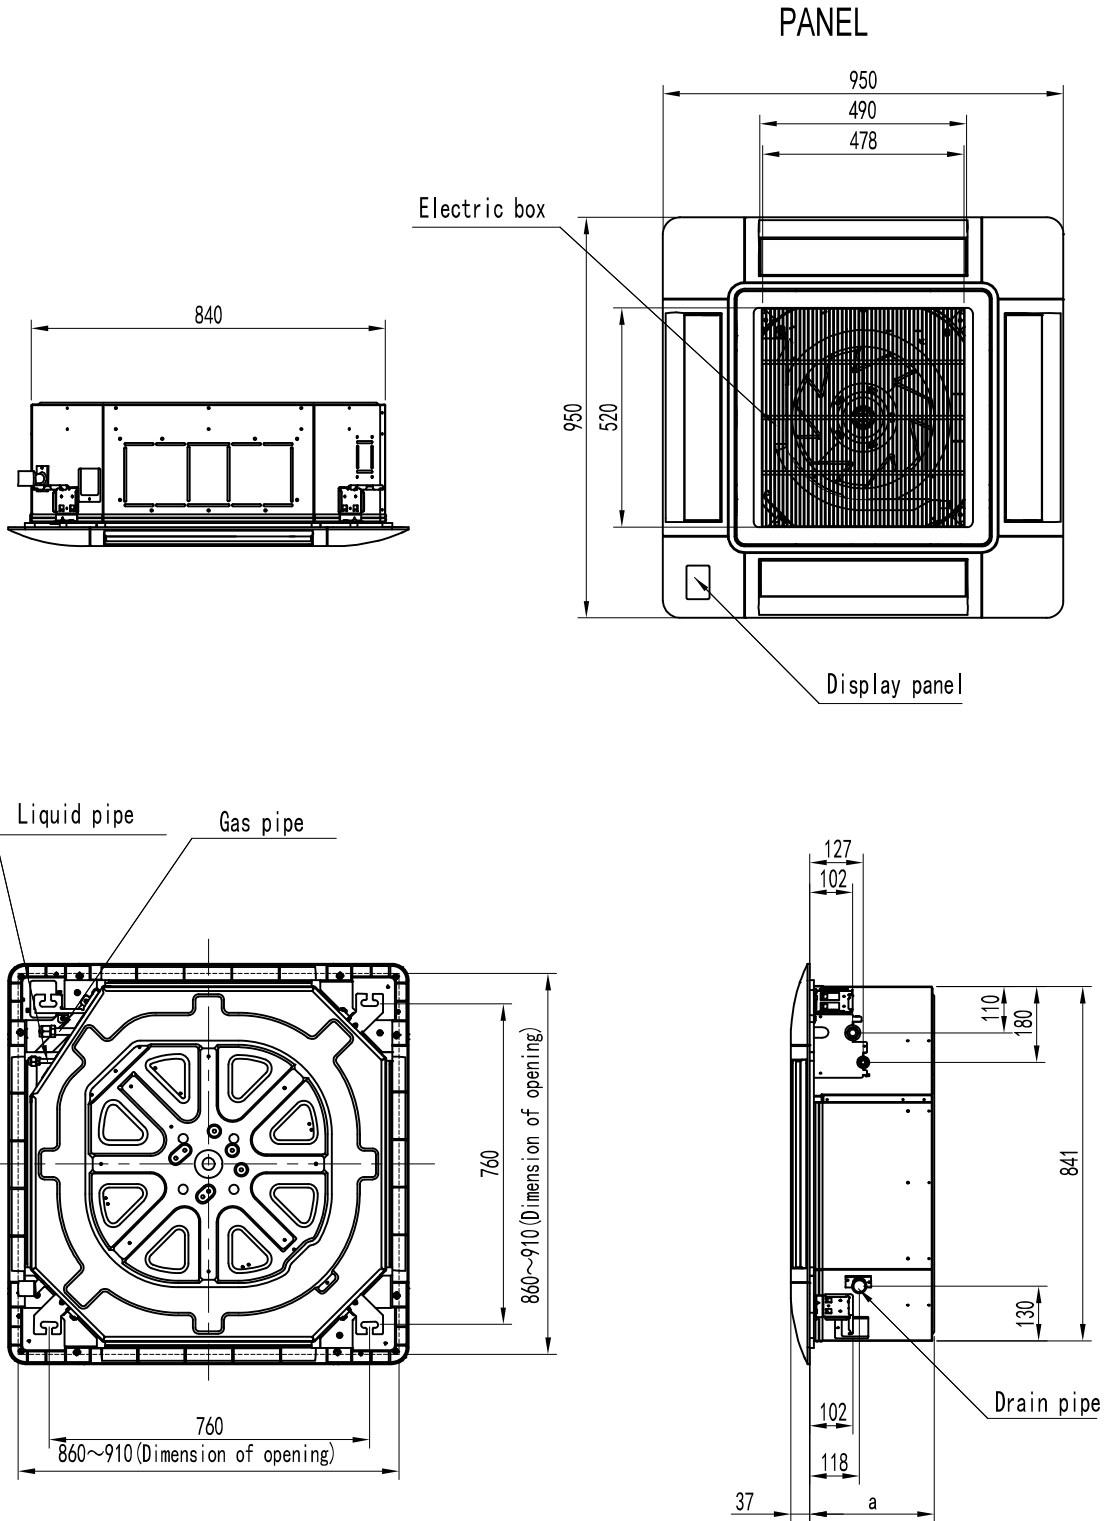

3. OUTLINES AND DIMENSIONS

Cassette

Unit: mm

Model	a
3.0/3.5/4.0HP	248
5.0/6.0/6.5HP	298