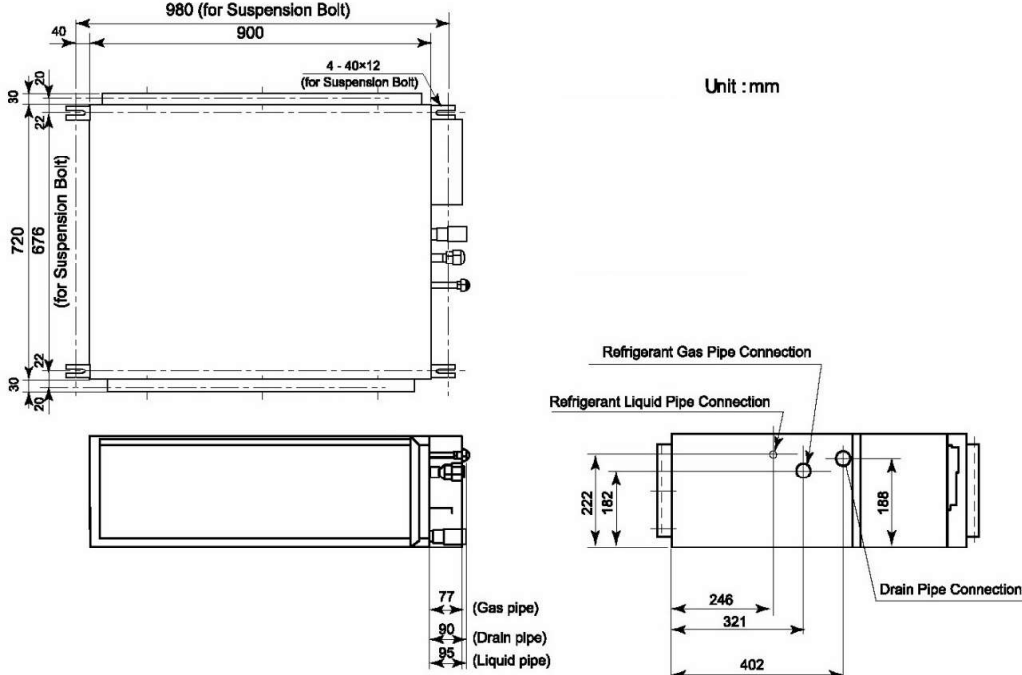

2.4. DUCT TYPE: RAD-25RPE / 35RPE

2.5. INDOOR DUCT TYPE: RAD-50RPE, RAD-60RPE

SIDE VIEW

TOP VIEW

2.4. INDOOR DUCT TYPE: RAD-50PPD, RAD-60PPD, RAD-70PPD

SIDE VIEW

TOP VIEW