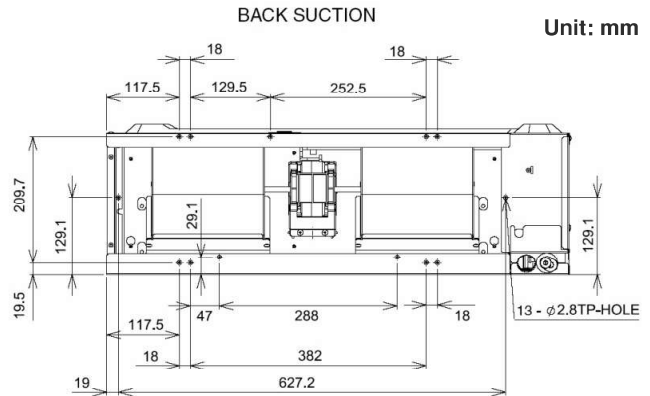

2.4. DUCT TYPE: RAD-25RPE / 35RPE

2.5. INDOOR DUCT TYPE: RAD-50RPE, RAD-60RPE

SIDE VIEW

TOP VIEW

2.4. INDOOR DUCT TYPE: RAD-50PPD, RAD-60PPD, RAD-70PPD

SIDE VIEW

TOP VIEW