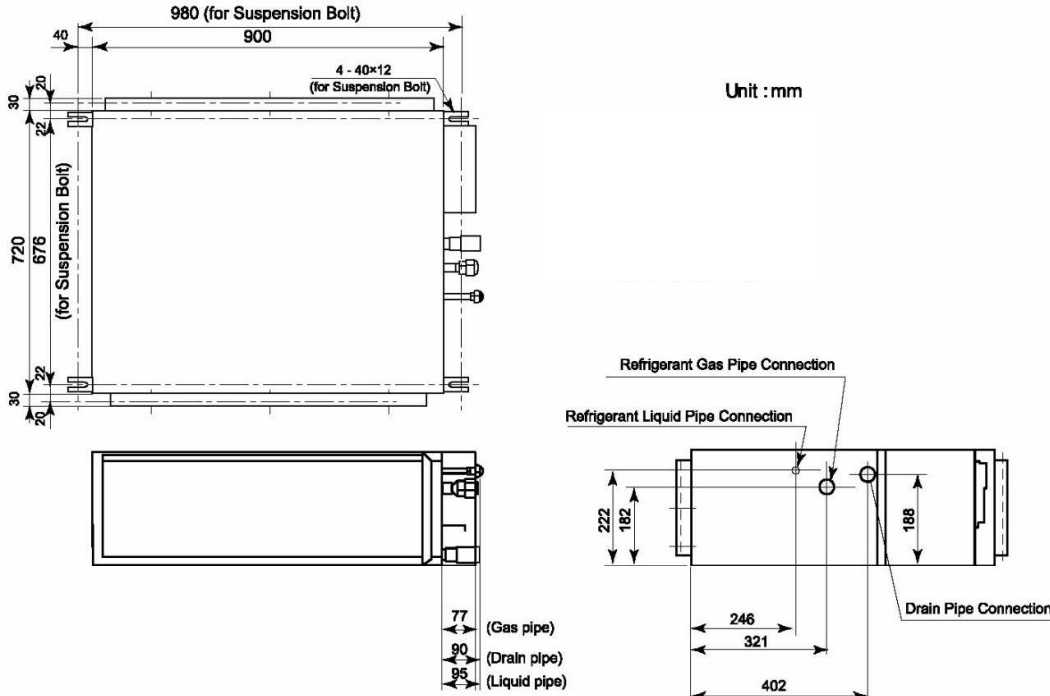

2.4. DUCT TYPE: RAD-25RPE / 35RPE

2.5. INDOOR DUCT TYPE: RAD-50RPE, RAD-60RPE

SIDE VIEW

TOP VIEW

2.4. INDOOR DUCT TYPE: RAD-50PPD, RAD-60PPD, RAD-70PPD

SIDE VIEW

TOP VIEW