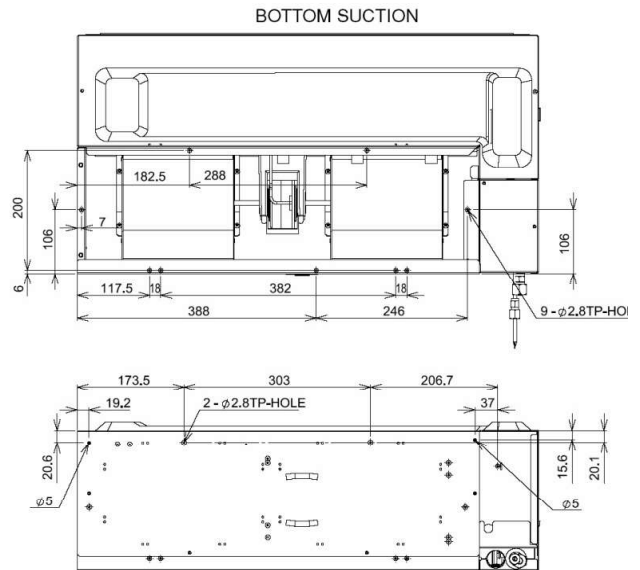

2.4. DUCT TYPE: RAD-25RPE / 35RPE

2.5. INDOOR DUCT TYPE: RAD-50RPE, RAD-60RPE

SIDE VIEW

TOP VIEW

2.4. INDOOR DUCT TYPE: RAD-50PPD, RAD-60PPD, RAD-70PPD

SIDE VIEW

TOP VIEW