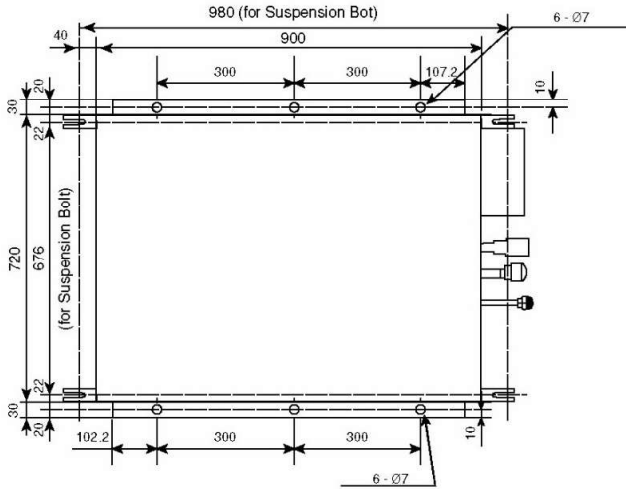

2.4. DUCT TYPE: RAD-25RPE / 35RPE

2.5. INDOOR DUCT TYPE: RAD-50RPE, RAD-60RPE

SIDE VIEW

TOP VIEW

2.4. INDOOR DUCT TYPE: RAD-50PPD, RAD-60PPD, RAD-70PPD

SIDE VIEW

TOP VIEW