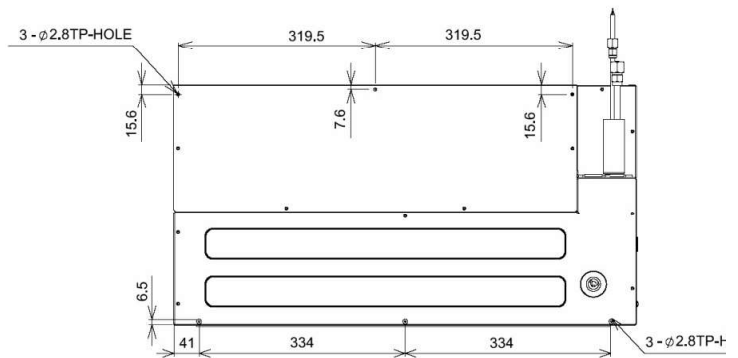

2.4. DUCT TYPE: RAD-25RPE / 35RPE

2.5. INDOOR DUCT TYPE: RAD-50RPE, RAD-60RPE

SIDE VIEW

TOP VIEW

2.4. INDOOR DUCT TYPE: RAD-50PPD, RAD-60PPD, RAD-70PPD

SIDE VIEW

TOP VIEW