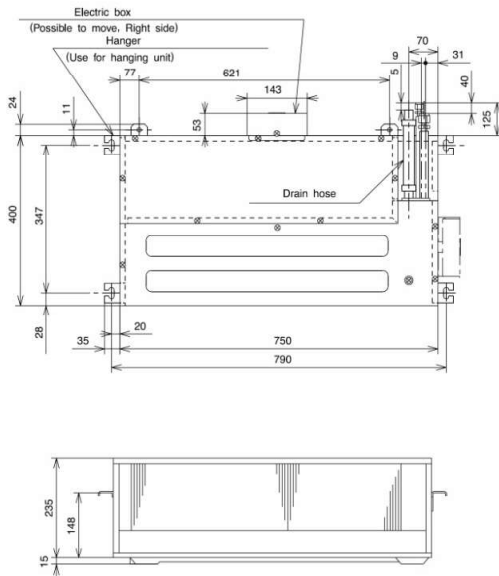

2.4. DUCT TYPE: RAD-25RPE / 35RPE

2.5. INDOOR DUCT TYPE: RAD-50RPE, RAD-60RPE

SIDE VIEW

TOP VIEW

2.4. INDOOR DUCT TYPE: RAD-50PPD, RAD-60PPD, RAD-70PPD

SIDE VIEW

TOP VIEW