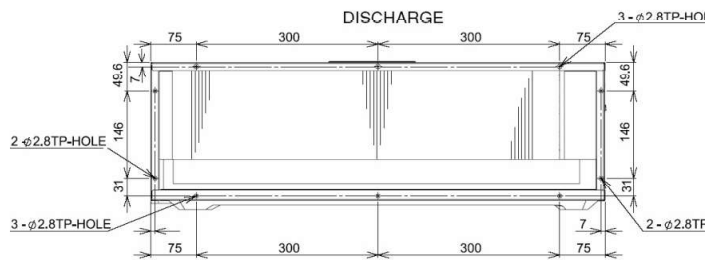

2.4. DUCT TYPE: RAD-25RPE / 35RPE

2.5. INDOOR DUCT TYPE: RAD-50RPE, RAD-60RPE

SIDE VIEW

TOP VIEW

2.4. INDOOR DUCT TYPE: RAD-50PPD, RAD-60PPD, RAD-70PPD

SIDE VIEW

TOP VIEW