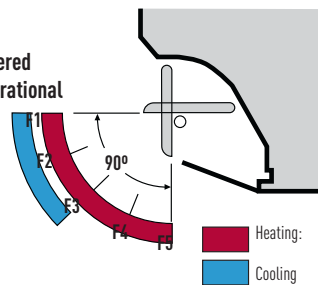

Air distribution is altered depending on the operational mode of the unit

OPTIONAL CONTROLLERS

Wired remote controller
CZ-RTIC3

Timer remote controller
CZ-RTIC2

Wireless remote controller
CZ-RWSX2

Simplified remote controller
CZ-RE2C2

U-60PEY1E5 U-50PE1E5
U-71PEY1E5

U-100PEY1E5 U-100PE1E5A
U-100PEY1E8 U-71PE1E8A
U-60PE1E5A U-100PE1E8A
U-71PE1E5A

CEILING PACi STANDARD AND ELITE INVERTER+	Cooling			Heating			SCOP	Power input	Sound pressure¹⁾	Dimensions (In)	Dimensions (Out)	Operating range
	Capacity	ESEER	Power input	Capacity	Capacity	Power input						
	Nom (Min - Max)	Nominal	Nominal (Min - Max)	Nom (Min - Max) / at -7°C	Nominal	Nominal (Min - Max)	Nominal	Nominal (Min - Max)	Cool - Heat (Hi / Lo / S-Lo)	H x W x D	H x W x D	Cool - Heat Min / Max
	kW	W/W	kW	kW	W/W	kW	W/W	kW	dB(A)	mm	mm	°C
Ceiling PACi Standard Inverter+												
KIT-60PKY1E5A*	6,0 (2,0 - 7,0)	5,4	1,860 (0,325 - 2,750)	6,0 (1,8 - 7,0) / 4,39	3,9	1,500 (0,275 - 2,200)	3,9	1,500 (0,275 - 2,200)	47 / 44 / 40 - 47 / 44 / 40	300 x 1.065 x 230	569 x 790 x 285	-10 / +43 - -15 / +24
KIT-71PKY1E5A*	7,1 (2,0 - 7,7)	5,1	2,450 (0,325 - 3,000)	7,1 (1,8 - 8,1) / 4,32	3,9	1,900 (0,275 - 2,550)	3,9	1,900 (0,275 - 2,550)	47 / 44 / 40 - 47 / 44 / 40	300 x 1.065 x 230	569 x 790 x 285	-10 / +43 - -15 / +24
KIT-100PKY1E5A*	9,0 (2,7 - 9,7)	5,8	3,370 (0,530 - 3,800)	9,0 (2,1 - 10,5) / 7,22	3,8	2,430 (0,410 - 3,000)	3,8	2,430 (0,410 - 3,000)	49 / 45 / 41 - 49 / 45 / 41	300 x 1.065 x 230	996 x 940 x 340	-10 / +43 - -15 / +24
KIT-100PKY1E8A*	9,0 (2,7 - 9,7)	5,7	3,370 (0,530 - 3,800)	9,0 (2,1 - 10,5) / 7,22	3,8	2,430 (0,410 - 3,000)	3,8	2,430 (0,410 - 3,000)	49 / 45 / 41 - 49 / 45 / 41	300 x 1.065 x 230	996 x 940 x 340	-10 / +43 - -15 / +24
Ceiling PACi Elite Inverter+												
KIT-50PK1E5A*	5,0 (1,5 - 5,6)	6,0	1,560 (0,260 - 2,250)	5,6 (1,5 - 6,5) / 3,62	3,9	1,500 (0,220 - 2,450)	3,9	1,500 (0,220 - 2,450)	40 / 36 / 32 - 40 / 36 / 32	300 x 1.065 x 230	569 x 790 x 285	-15 / +46 - -20 / +24
KIT-60PK1E5A*	6,0 (2,5 - 7,1)	6,6	1,560 (0,450 - 2,000)	7,0 (2,0 - 8,0) / 5,85	3,9	1,820 (0,400 - 2,480)	3,9	1,820 (0,400 - 2,480)	47 / 44 / 40 - 47 / 44 / 40	300 x 1.065 x 230	996 x 940 x 340	-15 / +46 - -20 / +24
KIT-71PK1E5A*	7,1 (2,5 - 8,0)	6,6	2,090 (0,450 - 2,650)	8,0 (2,0 - 9,0) / 6,69	3,9	2,130 (0,400 - 2,900)	3,9	2,130 (0,400 - 2,900)	47 / 44 / 40 - 47 / 44 / 40	300 x 1.065 x 230	996 x 940 x 340	-15 / +46 - -20 / +24
KIT-100PK1E5A**	9,5 (3,3 - 10,5)	6,2	2,920 (0,840 - 3,400)	9,5 (4,1 - 11,5) / 9,63	3,8	2,470 (0,900 - 3,350)	3,8	2,470 (0,900 - 3,350)	49 / 45 / 41 - 49 / 45 / 41	300 x 1.065 x 230	1.416 x 940 x 340	-15 / +46 - -20 / +24
KIT-71PK1E8A*	7,1 (3,2 - 8,0)	6,1	2,090 (0,560 - 2,650)	8,0 (2,8 - 9,0) / 6,69	3,8	2,130 (0,500 - 2,900)	3,8	2,130 (0,500 - 2,900)	47 / 44 / 40 - 47 / 44 / 40	300 x 1.065 x 230	996 x 940 x 340	-15 / +46 - -20 / +24
KIT-100PK1E8A**	9,5 (3,3 - 10,5)	6,0	2,920 (0,840 - 3,400)	9,5 (4,1 - 11,5) / 9,63	3,8	2,470 (0,900 - 3,350)	3,8	2,470 (0,900 - 3,350)	49 / 45 / 41 - 49 / 45 / 41	300 x 1.065 x 230	1.416 x 940 x 340	-15 / +46 - -20 / +24

1) The Sound pressure level of the units shows the value measured at a position 1 meter in front of the main body and 1,5 m from the ground. The sound pressure is measured in accordance with Eurovent 6/C/006-97 specification.