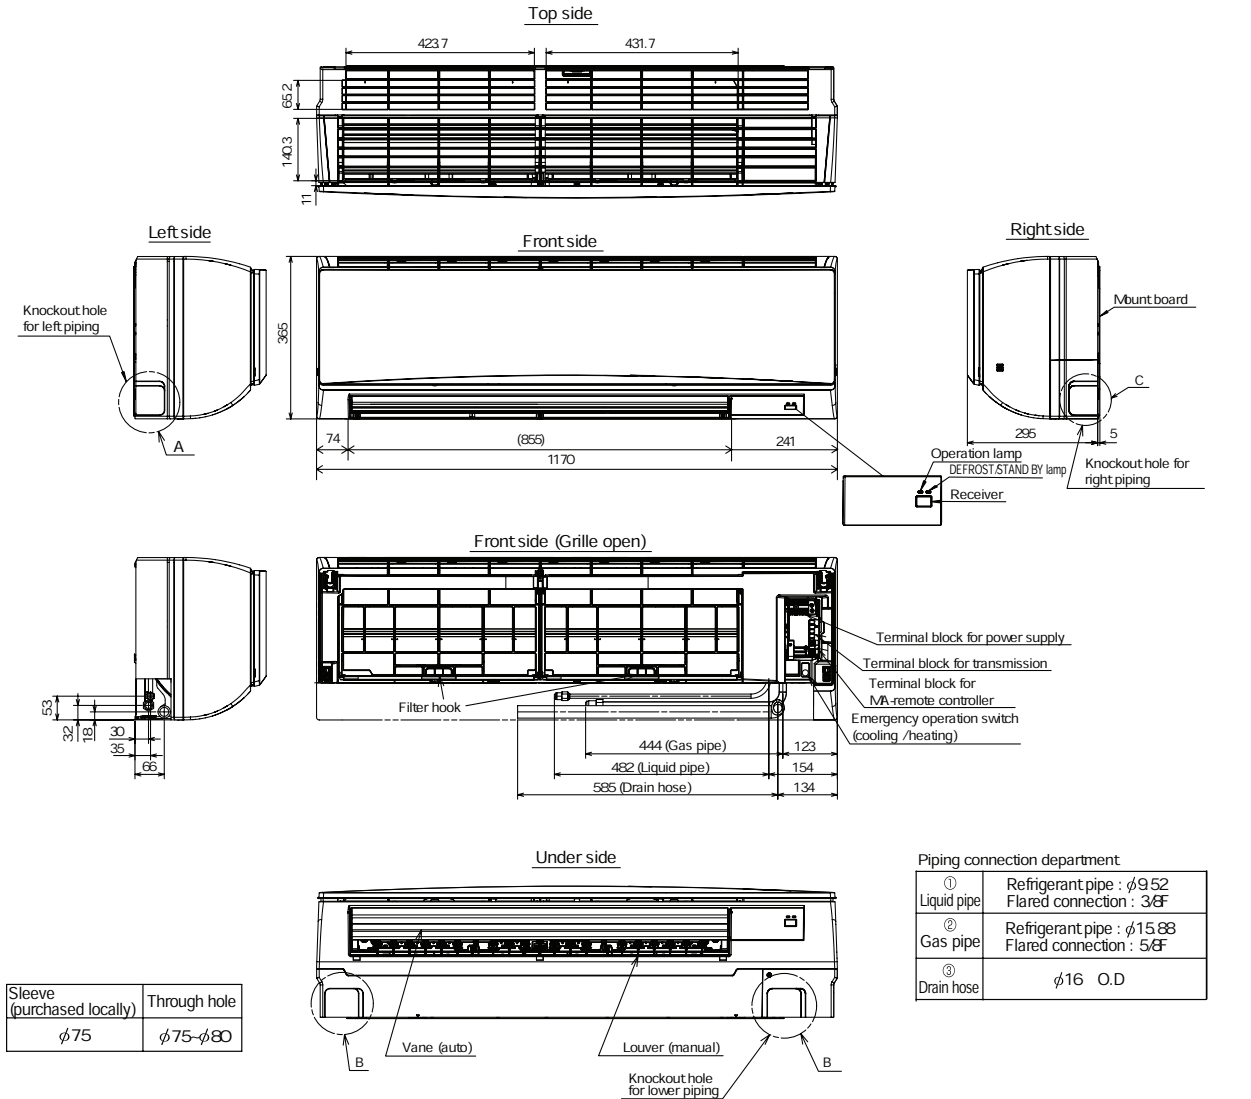

PKFY-P63VKM-E.TH PKYF-P100VKM-E.TH

Unit : mm

Sleeve (purchased locally)	Through hole
φ75	φ75-φ80

Piping connection department

① Liquid pipe	Refrigerant pipe : φ9.52 Flared connection : 3&F
② Gas pipe	Refrigerant pipe : φ15.88 Flared connection : 5&F
③ Drain hose	φ16 O.D