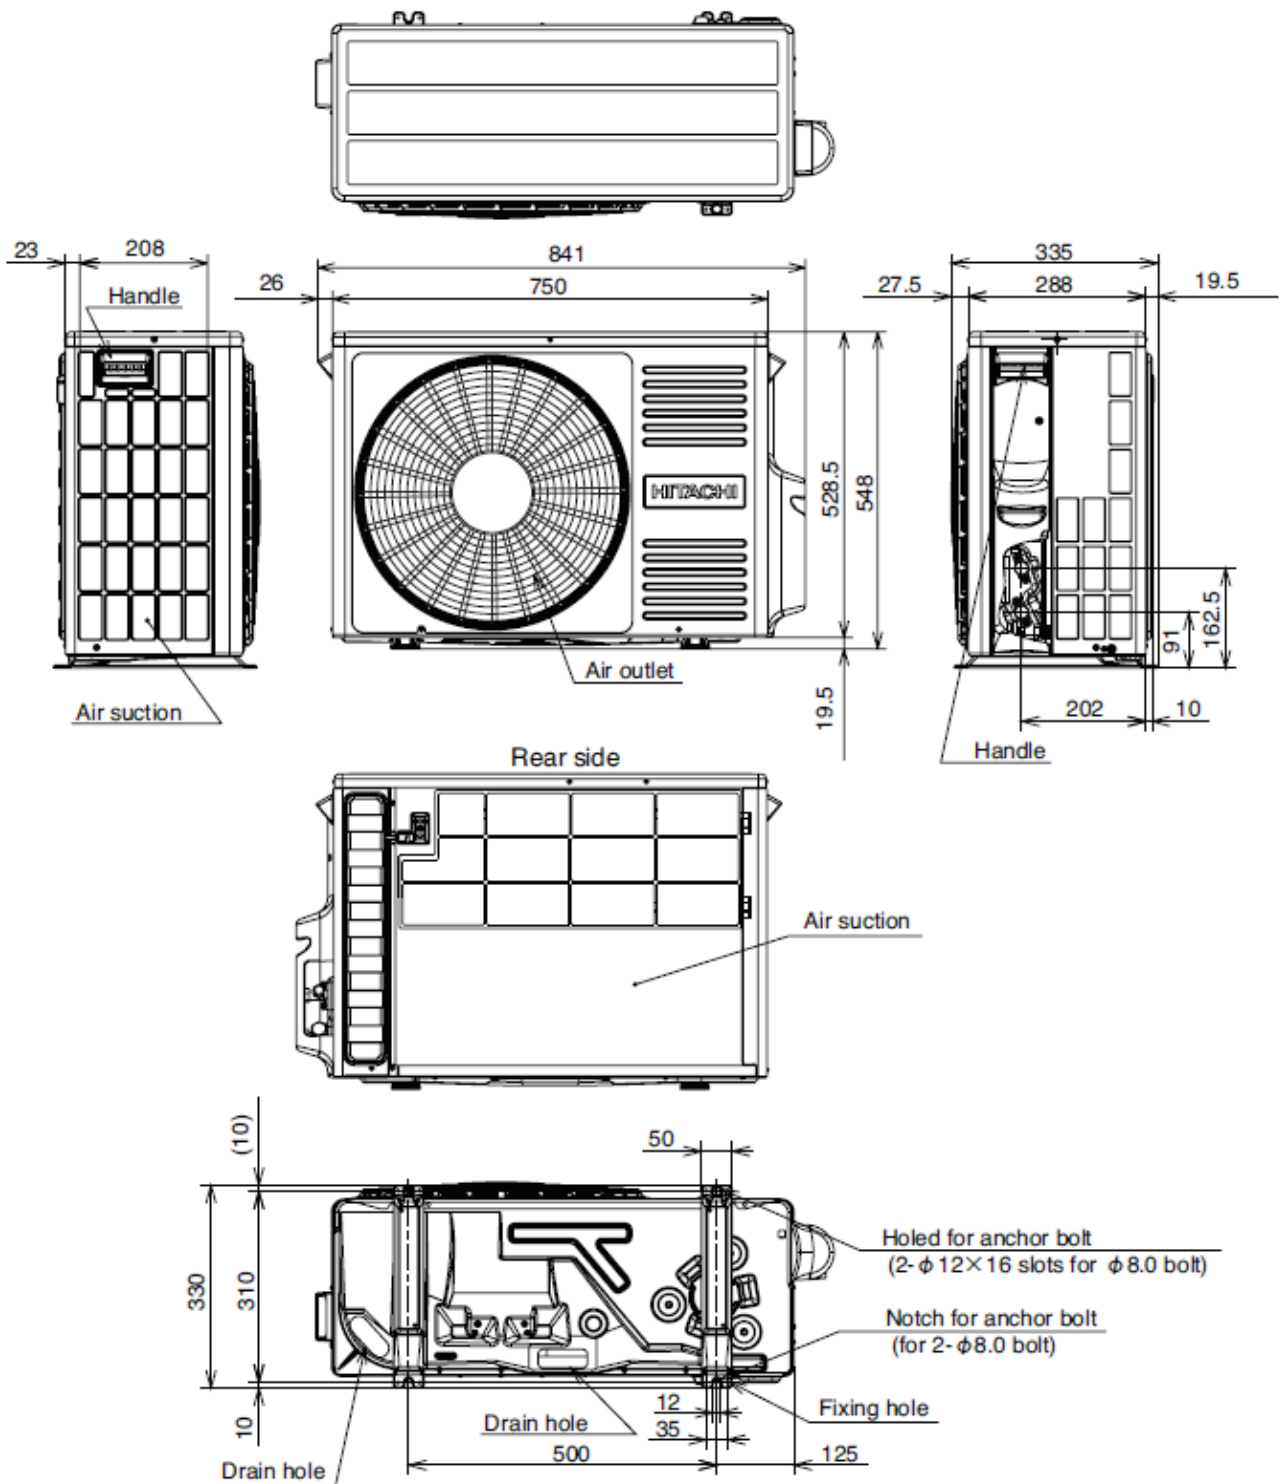

3.1.4. FLOOR TYPE: RAF-25RPA/35RPA/50RPA

φ65 standard underfloor piping position

Unit: mm

3.3.25. FLOOR TYPE: RAC-25FPA/35FPA

3.3.26. FLOOR TYPE: RAC-50FPA