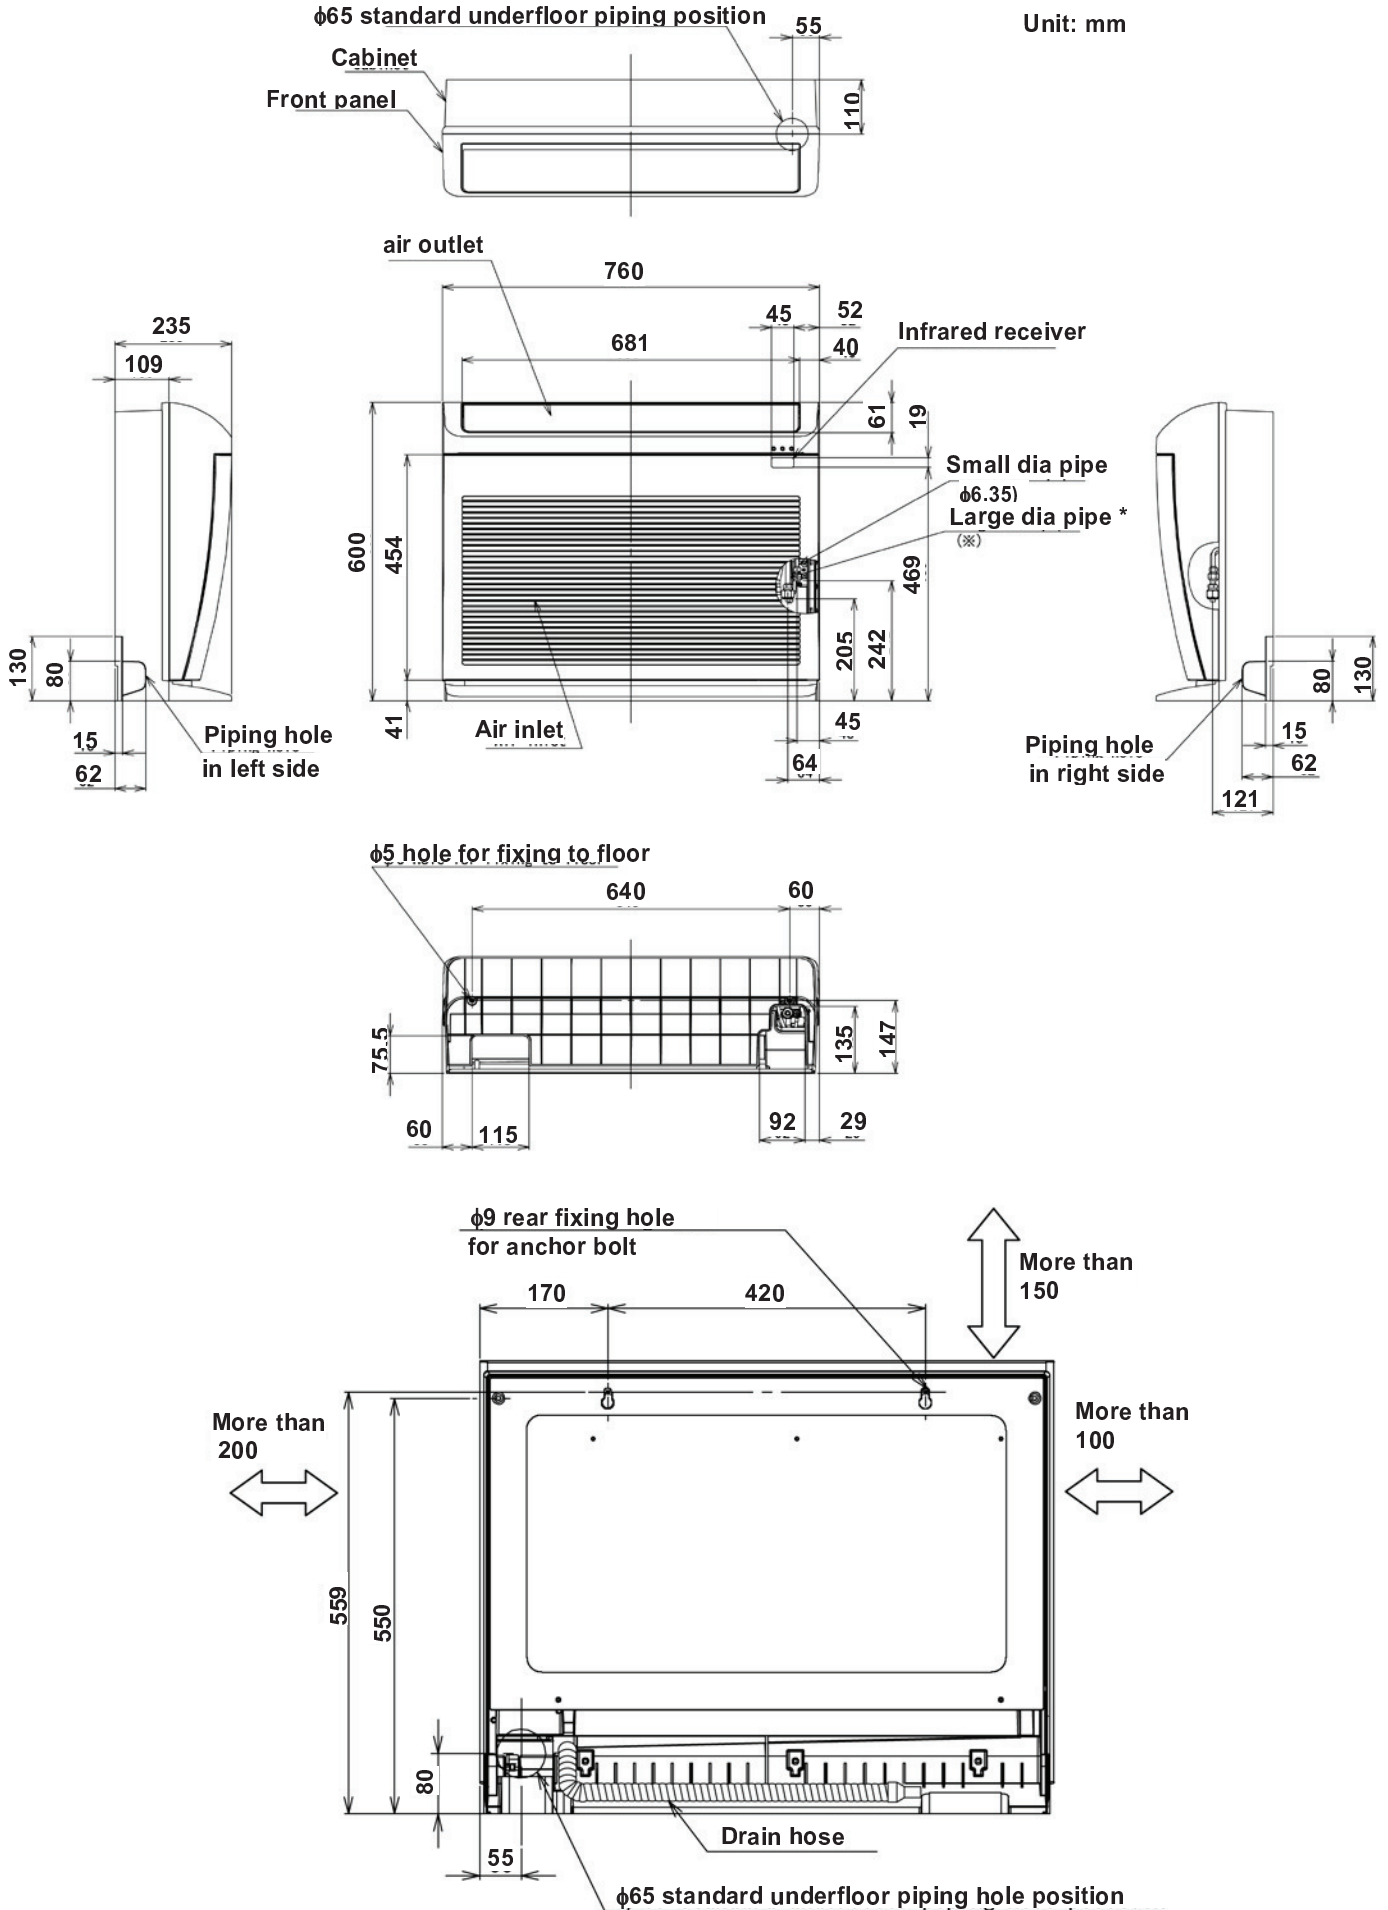

3.1.4. FLOOR TYPE: RAF-25RPA/35RPA/50RPA

φ65 standard underfloor piping position

Unit: mm

3.3.25. FLOOR TYPE: RAC-25FPA/35FPA

3.3.26. FLOOR TYPE: RAC-50FPA