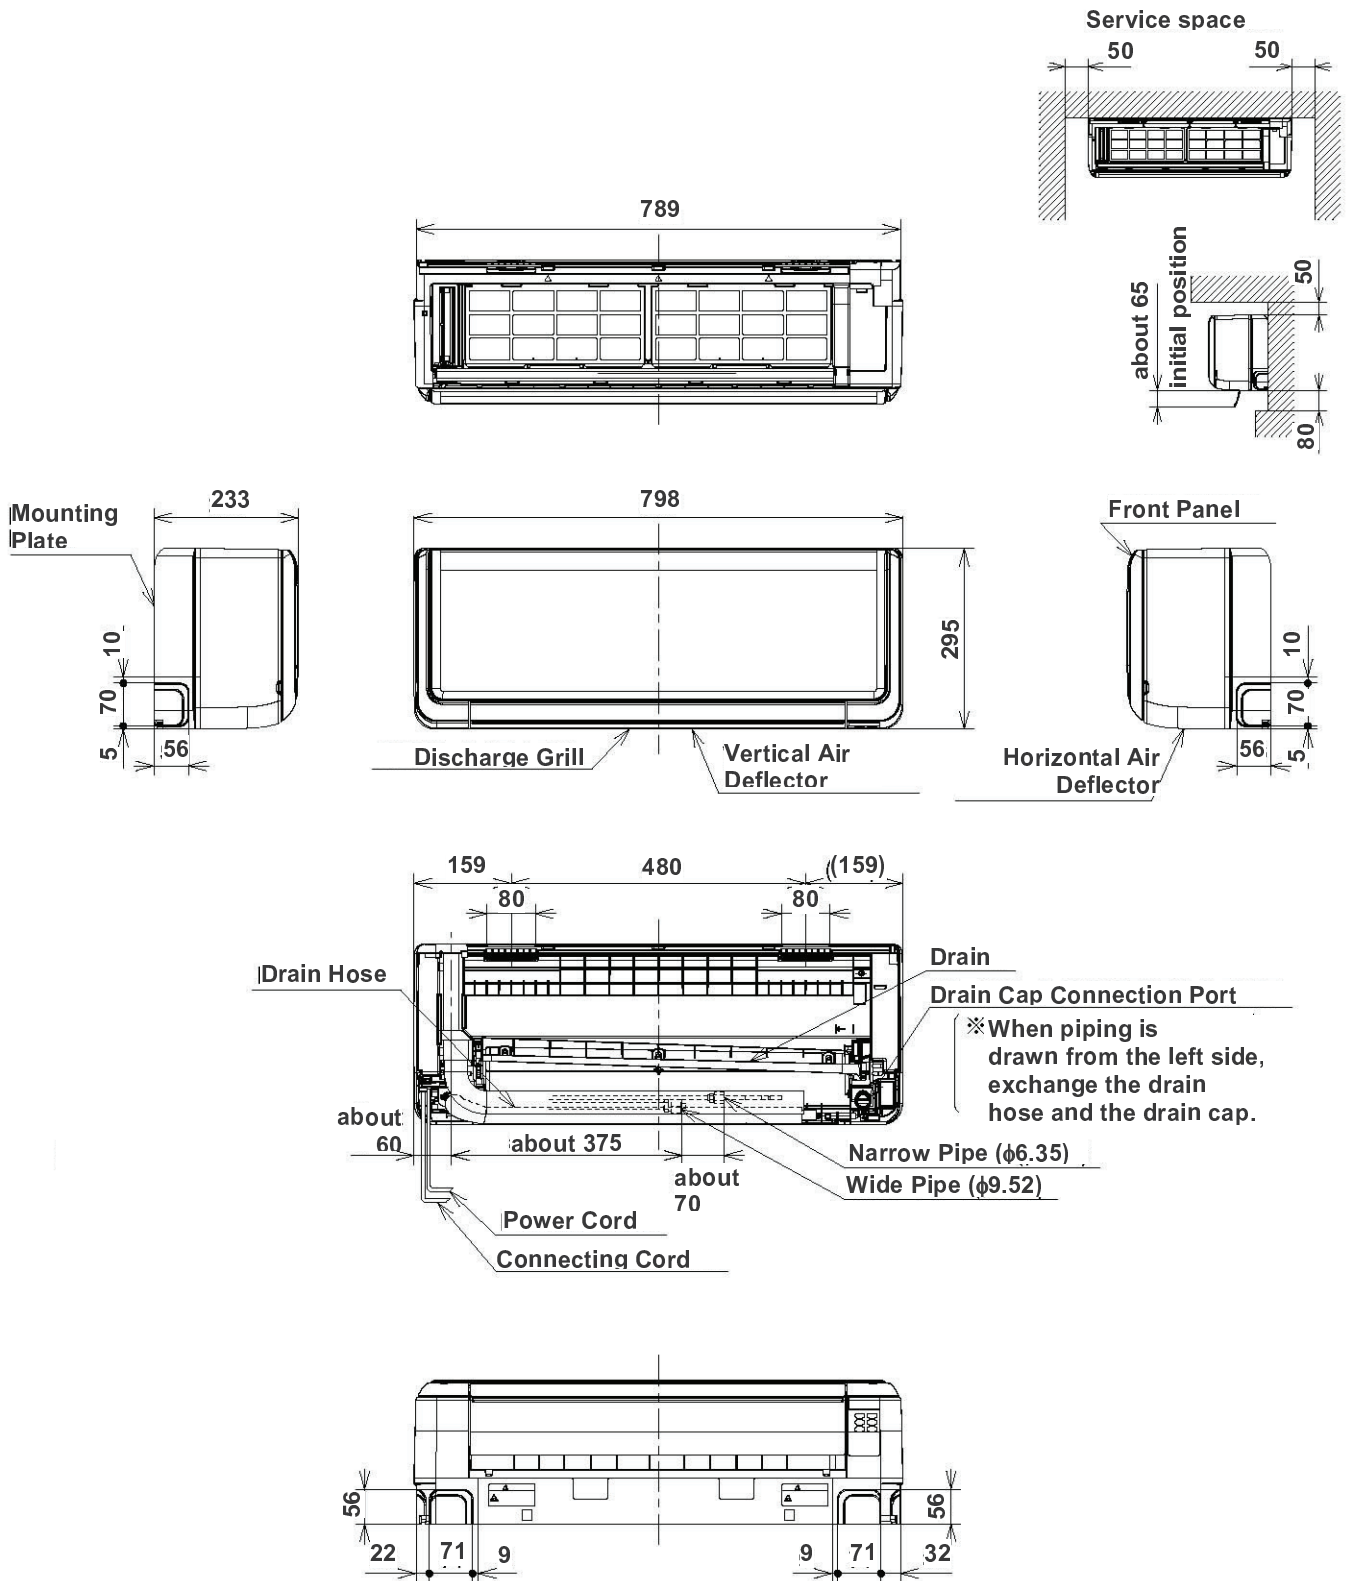

3.3. MONO SPLIT

3.3.1. WALL TYPE: RAK-18PSA/25PSA/35PSA/18PSAN/25PSAN/35PSAN

Unit: mm

3.3.2. WALL TYPE: RAC-18WSA/25WSA/35WSA/18WSAN/25WSAN/35WSAN

Unit: mm