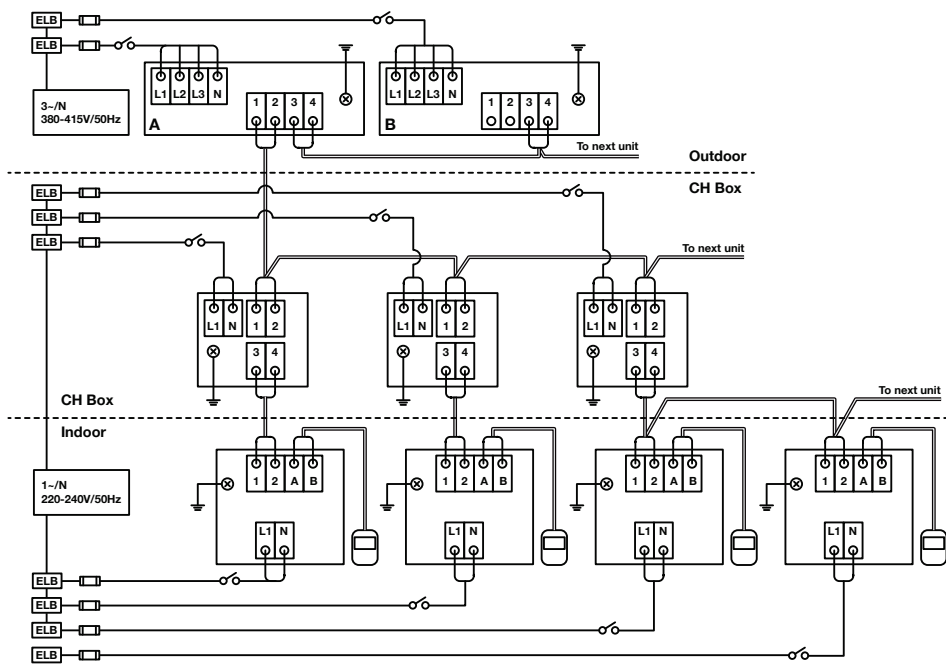

# Wiring Diagrams

Set Free (heat recovery)

Key	
—	Mains
≡	2 core 0.75mm <sup>2</sup> shielded
⊗	Field supplied isolator
⊞	Field supplied fuse
ELB	Earth leakage circuit breaker
⊕	Earth

For full technical details, refer to Technical Manual